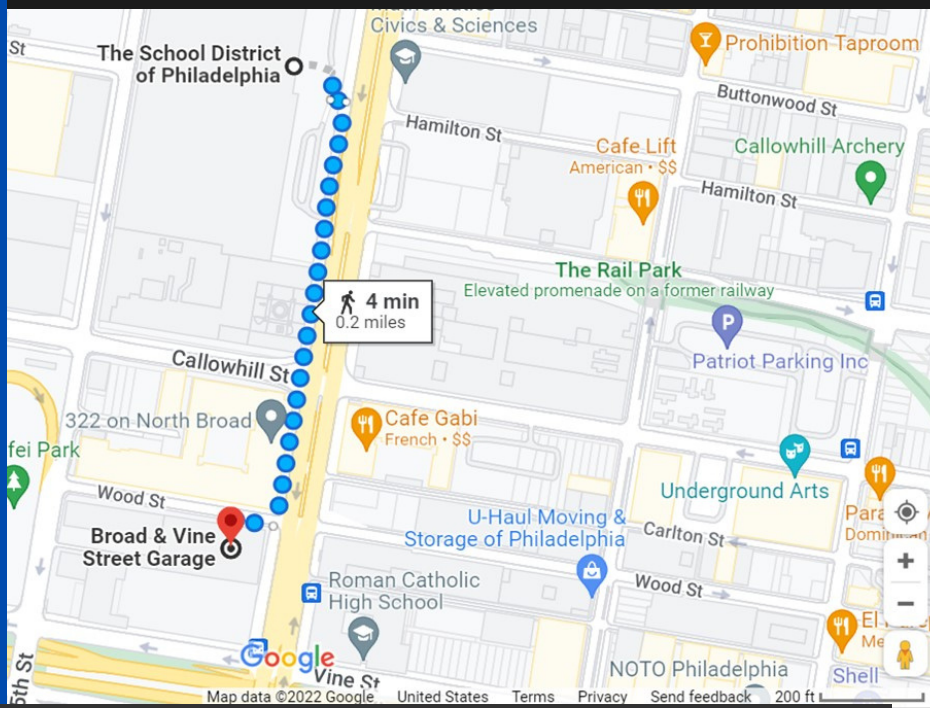

THE SCHOOL DISTRICT OF
PHILADELPHIA

Hybrid Schedule Rates

Broad & Vine Garage

PRICING OPTIONS

- 01 2 for \$22**
Parking for 2 days per week, 12 hours per day.
\$88 per month
- 02 3 for \$33**
Parking for 3 days per week, 12 hours per day
\$132 per month
- 03 Monthly Parking \$175**
For a limited time we are offering \$175 unlimited monthly parking. Includes an access card to come and go as you please!

OUR ADDRESS
1416 Wood Street
Philadelphia, Pa 19102

CONTACT
215-287-2774
park@wtprops.com

Our garage is located 0.2 miles from the school district and offers 2 convenient entrances on Wood Street and 15th Street.

NEW - Hybrid Parking Access cards now available.
Come and go as you please for our 2 and 3 day parking options. Pay one LOW price that fits your schedule.

Sign up @ www.parkcentercity.com